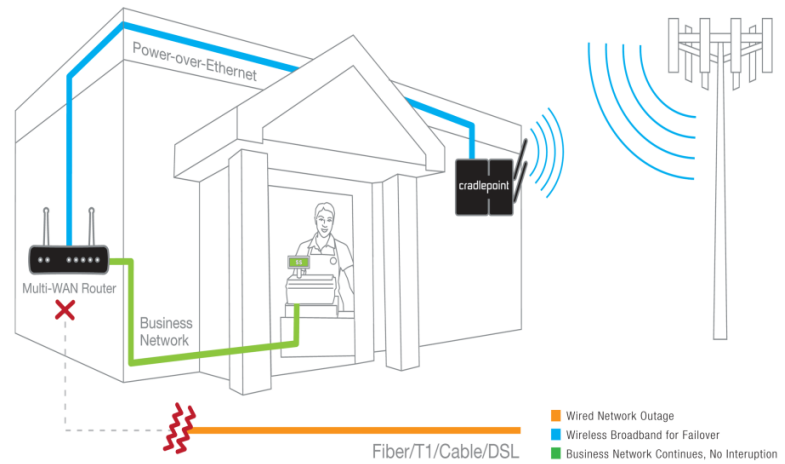

# CradlePoint PoE Injectors and Splitters

Power Over Ethernet (PoE) To Enable Flexible Mounting Locations

## Supported Products:

- CBA750, ARC CBA750
- COR IBR600 (with PoE splitter)
- COR IBR650 (with PoE splitter)

CBA750 is a PoE Class 3 (Compatible with 802.3af of Class 3 powered devices) and the powered Ethernet Cable plugs directly into the CBA750.

CradlePoint COR can receive power through a GPIO power cable accessory.