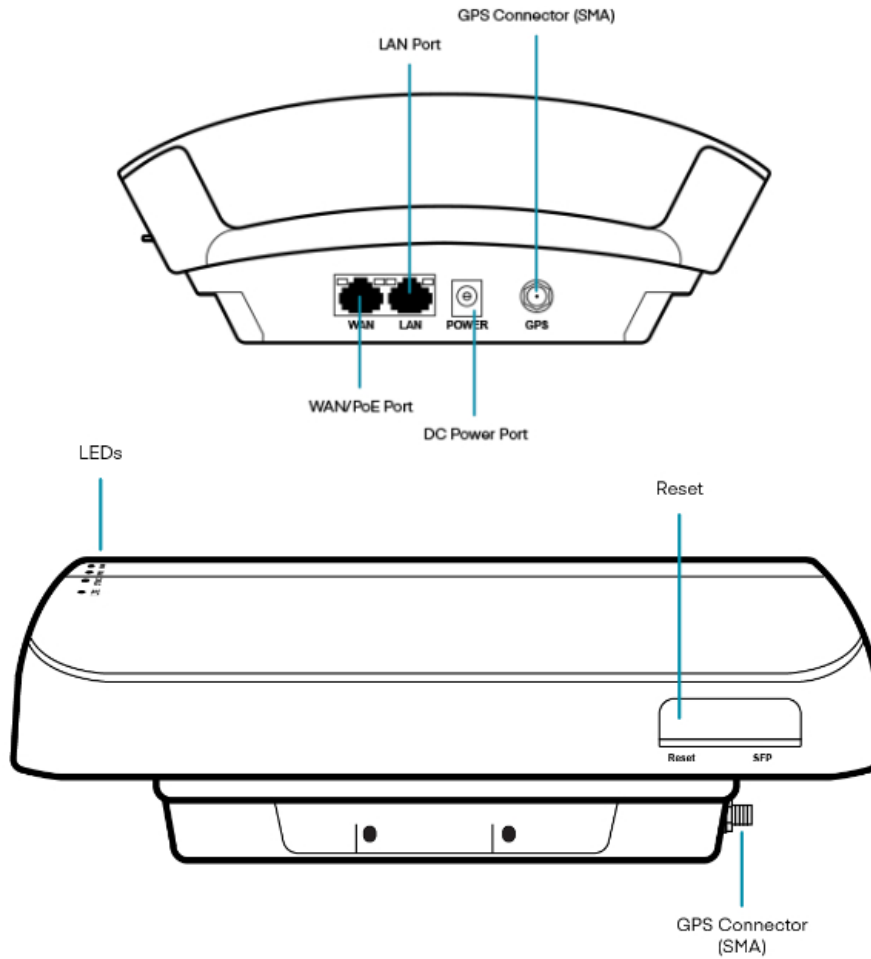

Ordering Guide

NetCloud Private Networks (NCPN) is comprised of a Mobility Gateway, Cellular Access Point(s), and Private SIMs, which all have corresponding NetCloud Service plans. For a complete end-to-end management solution, Cradlepoint routers and adapters should be added to the system. For details on NCPN features, refer to the summary on the [NetCloud Service](#) webpage and the detail in the NetCloud Service Features document. For more details and ordering information for the complete NCPN solution, see [NetCloud Private Networks Data Sheet](#).

Step 1: Select NCPN **Cellular Access Point(s)** (selection of one or more indoor/outdoor models)

For details on other available cellular access points, see the following:

- [A2405 Indoor Cellular Access Point Data Sheet](#)
- [A2415 Outdoor Cellular Access Point Data Sheet](#)

STEPS	COMPONENT	DESCRIPTION
1	Cellular Access Point(s)	— A2400 Indoor Cellular Access Point — A2405 Outdoor Cellular Access Point — A2415 Outdoor Cellular Access Point