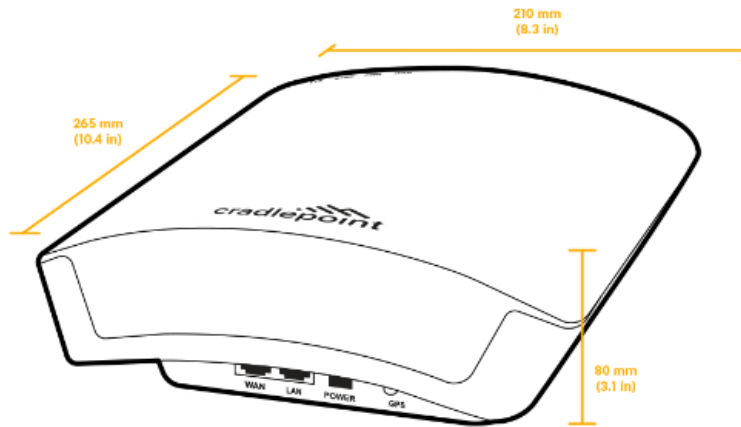

Carrier Aggregation Peak Rates (based on 20 MHz BW):	TDD Config 1 — Downlink: 80 Mbps — Uplink: 28 Mbps TDD Config 2 — Downlink: 110 Mbps — Uplink: 14 Mbps
Carrier Aggregation:	Up to 2 CA (downlink only)
MIMO:	2x2
Modulation:	— Downlink: Up to 64 QAM — Uplink: Up to 64 QAM
4G/LTE Bands:	B48
Cellular Power:	30 dBm EIRP
Cellular Antennas:	4 internal (omni-directional)
Channel Bandwidth:	10, 20 MHz

Physical Measurements & Features

A2400