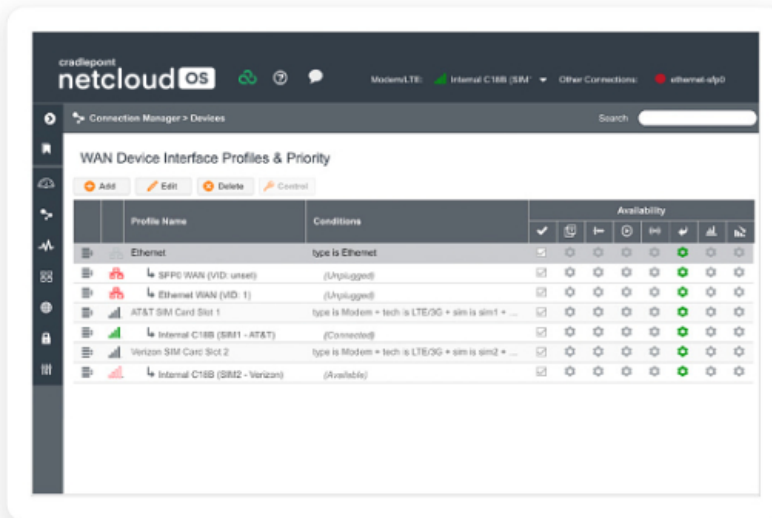

[Product Page](#)

[NetCloud Service](#)

[Quick Start Guide](#)

Key Software Capabilities

Cradlepoint NetCloud Service for Small Branch provides everything needed to connect the remote worker to their corporate applications and services they need most from virtually any location. The NetCloud Service includes cloud-based management for optimizing routing, VPN, SD-WAN, and security capabilities. The cloud capabilities include defining and applying policies, at-a-glance status insights, reports, troubleshooting, and analytics dashboards. The service includes a warranty for as long as there is an active subscription on the router, online training, live and online support, and all software and firmware updates.

Deployment Capabilities

Zero-touch deployment features allow pre-configured and pre-activated equipment to arrive on location, so the employee is able to power up an E102 Series Router, locate the best cellular connection path, and instantly setup the pre-established office parameters through the NetCloud Service, upon authentication.

Security Services

NetCloud Service includes Unified Edge security features and options to optimize an E102 Series Router to meet and scale to the security needs of distributed environments. The service includes stateful zone-based and application-aware firewall, unified threat management, and authenticated wireless connection that is fully isolated from the surrounding networks.

Cloud Services

NetCloud delivers true zero-touch deployment with the ability to define and deliver policy across entire groups of endpoints. Users can create a cloud-orchestrated hub and spoke VPN network and gain insights and analytics required for rapid troubleshooting and diagnostic workflows.