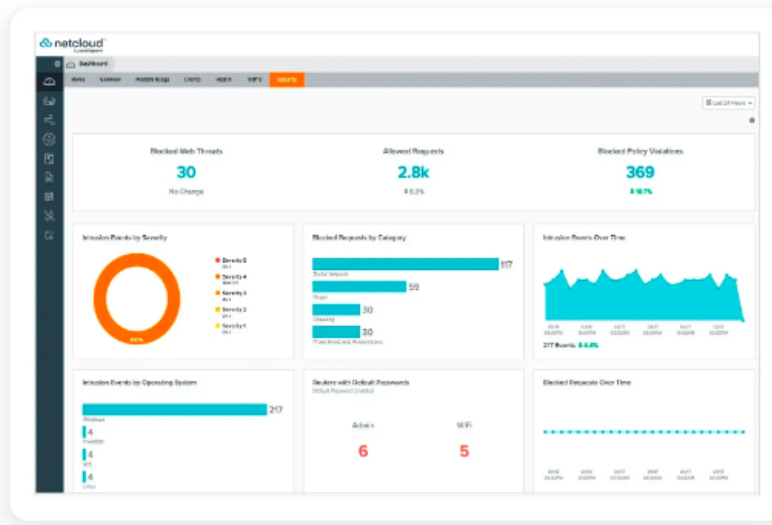

[Product Page](#)

[NetCloud Service](#)

[Quick Start Guide](#)

Key Software Capabilities

Cradlepoint NetCloud Service for Small Branch provides everything needed to connect the remote worker to their corporate applications and services they need most from virtually any location. The NetCloud Service includes cloud-based management for optimizing routing, VPN, SD-WAN, and security capabilities. The cloud capabilities include defining and applying policies, at-a-glance status insights, reports, troubleshooting, and analytics dashboards. The service includes a warranty for as long as there is an active subscription on the router, online training, live and online support, and all software and firmware updates.

Deployment Capabilities

Zero-touch deployment features allow pre-configured and pre-activated equipment to arrive on location, so the employee is able to power up an E102 Series Router, locate the best cellular connection path, and instantly setup the pre-established office parameters through the NetCloud Service, upon authentication.

Security Services

NetCloud Service includes Unified Edge security features and options to optimize an E102 Series Router to meet and scale to the security needs of distributed environments. The service includes stateful zone-based and application-aware firewall, unified threat management, and authenticated wireless connection that is fully isolated from the surrounding networks.

Cloud Services

NetCloud delivers true zero-touch deployment with the ability to define and deliver policy across entire groups of endpoints. Users can create a cloud-orchestrated hub and spoke VPN network and gain insights and analytics required for rapid troubleshooting and diagnostic workflows.