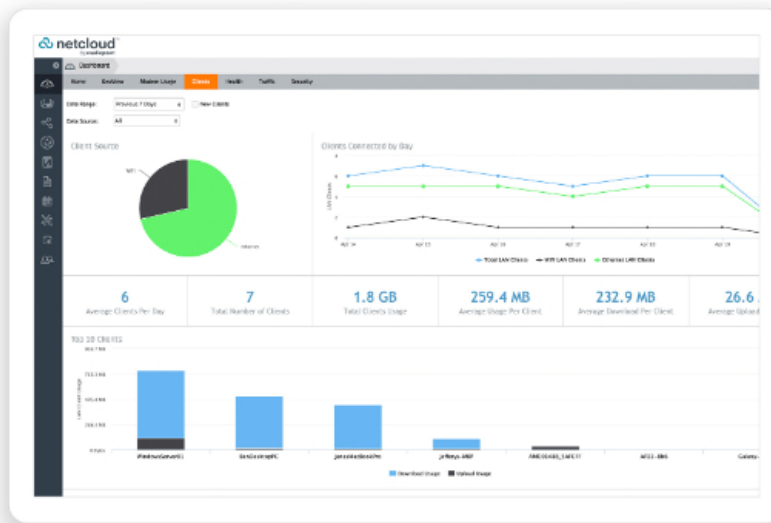

[Product Page](#)

[NetCloud Service](#)

[Quick Start Guide](#)

Key Software Capabilities

Cradlepoint NetCloud Service for Small Branch provides everything needed to connect the remote worker to their corporate applications and services they need most from virtually any location. The NetCloud Service includes cloud-based management for optimizing routing, VPN, SD-WAN, and security capabilities. The cloud capabilities include defining and applying policies, at-a-glance status insights, reports, troubleshooting, and analytics dashboards. The service includes a warranty for as long as there is an active subscription on the router, online training, live and online support, and all software and firmware updates.

Security Services

NetCloud Service includes Unified Edge security features and options to optimize an E102 Series Router to meet and scale to the security needs of distributed environments. The service includes stateful zone-based and application-aware firewall, unified threat management, and authenticated wireless connection that is fully isolated from the surrounding networks.